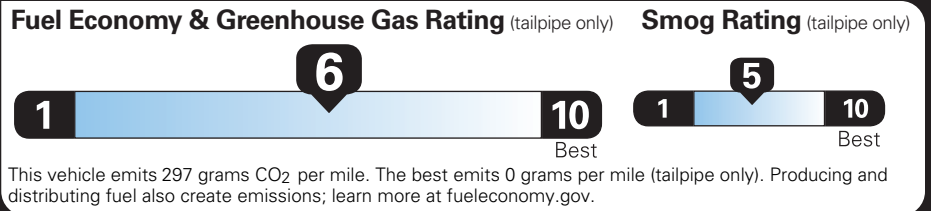

INCLUDED ON THIS VEHICLE

(MSRP)

EQUIPMENT GROUP 101A
•CONN PKG: 4 YR INCL W/LNCN-AP

OPTIONAL EQUIPMENT/OTHER

2.0L GTDI FHEV
50 STATE EMISSIONS
BLUECRUISE EQUIP:4YRS INCL
FRONT LICENSE PLATE BRACKET

3,000.00
NO CHARGE
NO CHARGE
NO CHARGE

PRICE INFORMATION

BASE PRICE	$53,995.00
TOTAL OPTIONS/OTHER	3,000.00
TOTAL VEHICLE & OPTIONS/OTHER	56,995.00
DESTINATION & DELIVERY	1,995.00

EPA DOT Fuel Economy and Environment

Gasoline Vehicle

Fuel Economy

30 MPG
combined city/hwy

29 city

31 highway

3.3 gallons per 100 miles

Small SUVs range from 14 to 138 MPG. The best vehicle rates 146 MPGe.

You save $250
in fuel costs over 5 years compared to the average new vehicle.

Annual fuel cost $1,650

Actual results will vary for many reasons, including driving conditions and how you drive and maintain your vehicle. The average new vehicle gets 29 MPG and costs $8,500 to fuel over 5 years. Cost estimates are based on 15,000 miles per year at $3.30 per gallon. MPGe is miles per gasoline gallon equivalent. Vehicle emissions are a significant cause of climate change and smog.

fueleconomy.gov

Calculate personalized estimates and compare vehicles

GOVERNMENT 5-STAR SAFETY RATINGS

Overall Vehicle Score ★★★★★
Based on the combined ratings of frontal, side and rollover. Should ONLY be compared to other vehicles of similar size and weight.

Frontal Crash	Driver	★★★★★
	Passenger	★★★★★

Based on the risk of injury in a frontal impact. Should ONLY be compared to other vehicles of similar size and weight.

Side Crash	Front seat	★★★★★
	Rear seat	★★★★★

Based on the risk of injury in a side impact.

Rollover ★★★★★
Based on the risk of rollover in a single-vehicle crash.

Star ratings range from 1 to 5 stars (★★★★★), with 5 being the highest. Source: National Highway Traffic Safety Administration (NHTSA). www.safercar.gov or 1-888-327-4236

THE LINCOLN WAY™ APP
Your Dashboard of Services & Features

Download the Lincoln Way app* and you can:

- Remotely start, lock and unlock your vehicle
- Locate your vehicle and check approximate fuel range
- Receive vehicle health alerts

The Lincoln Connect™ modem is active and sending vehicle data (e.g., diagnostics) to Lincoln. See in-vehicle Settings for connectivity options.

*Compatible with select smartphone platforms. Lincoln Connect service required (see App Terms for more information). Connected service and related feature functionality is subject to compatible AT&T-network availability. Evolving technology/cellular networks may affect functionality and availability, or continued provision of some features, prohibiting them from functioning. Message and data rates may apply. See your local Lincoln website for our privacy policy.

Lincoln Protect®

Insist on Lincoln Protect! The only extended service plan fully backed by Lincoln and honored at every Lincoln dealership in the U.S., Canada and Mexico. See your Lincoln dealer or visit www.LincolnOwner.com

RAMP ONE	CA8P	CONVOY	TOTAL MSRP $58,990.00
RAMP TWO	ITEM #: 46-S61N O/T 2		
This label is affixed pursuant to the Federal Automobile Information Disclosure Act. Gasoline, License, and Title Fees, State and Local taxes are not included. Dealer installed options or accessories are not included unless listed above.			TC303 N RD82X 625 000589 03 30 26

Scan The QR Code to get more details about this vehicle

5LMPJ8J48TJ047361